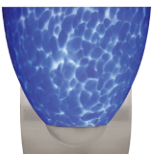

# SASHA

VANITIES WALL

location:  
**DAMP**

7572HB  
HABANERO

757241  
GARNET

7572CE  
CEYLON

757286  
BLUE CLOUD

For ordering information, see next page

All dimensions provided are nominal.  
Allowance must be made for dimensional tolerance in handcrafted glasses.