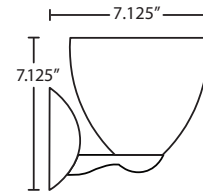

ORDERING:

FIXTURE	GLASS OPTIONS	LAMPING OPTIONS	METAL FINISH	OPTIONS
1WZ Sconce	757207 Opal Matte	(blank) 60W A15 or A19	BR Bronze	LW Low Wattage
2WZ 2 Light	757218 Amber Cloud	LED 9W LED 120V,	CR Chrome	labeling
3WZ 3 Light	757219 Carrera	dimnable	SN Satin Nickel	
4WZ 4 Light	757241 Garnet			
	757286 Blue Cloud			
	7572CE Ceylon			
	7572HB Habanero			
	7572HN Honey			
	7572MG Marble Grigio			

Ex. 3WZ-757207-SN
Sasha 3-Light Vanity w/ Opal Matte Glass,
Satin Nickel Finish

Project Information: