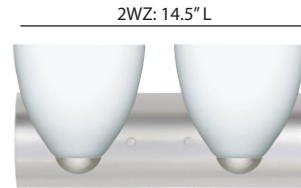

ORDERING:

FIXTURE	GLASS OPTIONS	LAMPING OPTIONS	METAL FINISH	OPTIONS
1WZ Sconce	757207 Opal Matte	(blank) 60W A15 or A19	BR Bronze	LW Low Wattage
2WZ 2 Light	757218 Amber Cloud	LED 9W LED 120V,	CR Chrome	labeling
3WZ 3 Light	757219 Carrera	dimnable	SN Satin Nickel	
4WZ 4 Light	757241 Garnet			
	757286 Blue Cloud			
	7572CE Ceylon			
	7572HB Habanero			
	7572HN Honey			
	7572MG Marble Grigio			

Ex. 3WZ-757207-SN
Sasha 3-Light Vanity w/ Opal Matte Glass,
Satin Nickel Finish

Project Information: