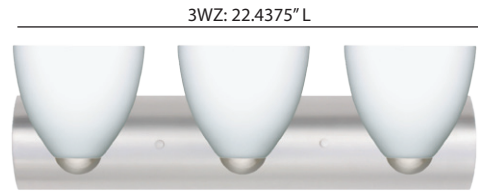

ORDERING:

FIXTURE	GLASS OPTIONS	LAMPING OPTIONS	METAL FINISH	OPTIONS
1WZ Sconce	757207 Opal Matte	(blank) 60W A15 or A19	BR Bronze	LW Low Wattage
2WZ 2 Light	757218 Amber Cloud	LED 9W LED 120V,	CR Chrome	labeling
3WZ 3 Light	757219 Carrera	dimnable	SN Satin Nickel	
4WZ 4 Light	757241 Garnet			
	757286 Blue Cloud			
	7572CE Ceylon			
	7572HB Habanero			
	7572HN Honey			
	7572MG Marble Grigio			

Ex. 3WZ-757207-SN
Sasha 3-Light Vanity w/ Opal Matte Glass,
Satin Nickel Finish

Project Information: